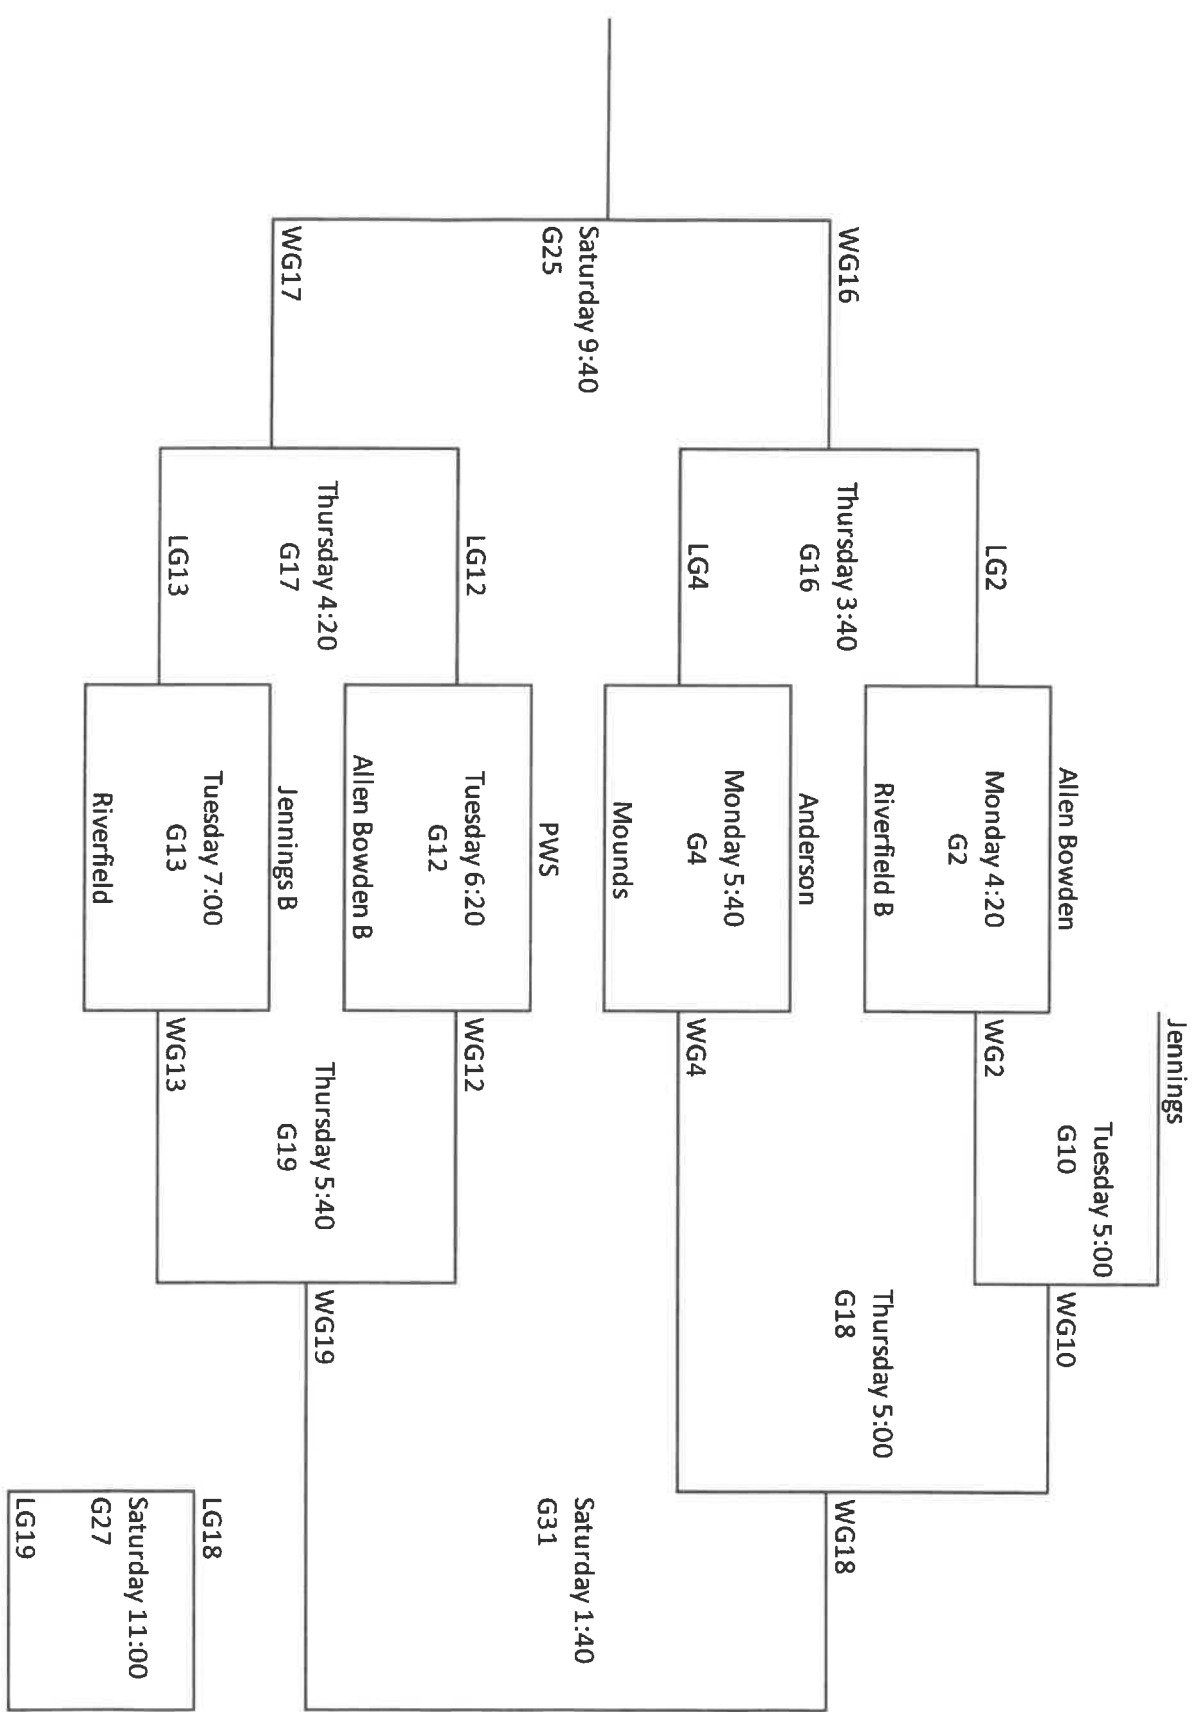

11/26-12/1
Pretty Water

7th/8th grade boys

11/26 - 12/1
Pretty Water

7 & 8 GIRLS

11/26 - 12/1
Pretty Water

5 & 6 Boys

11/26 - 12/1
Pretty Water
5 & 6 GIRLS