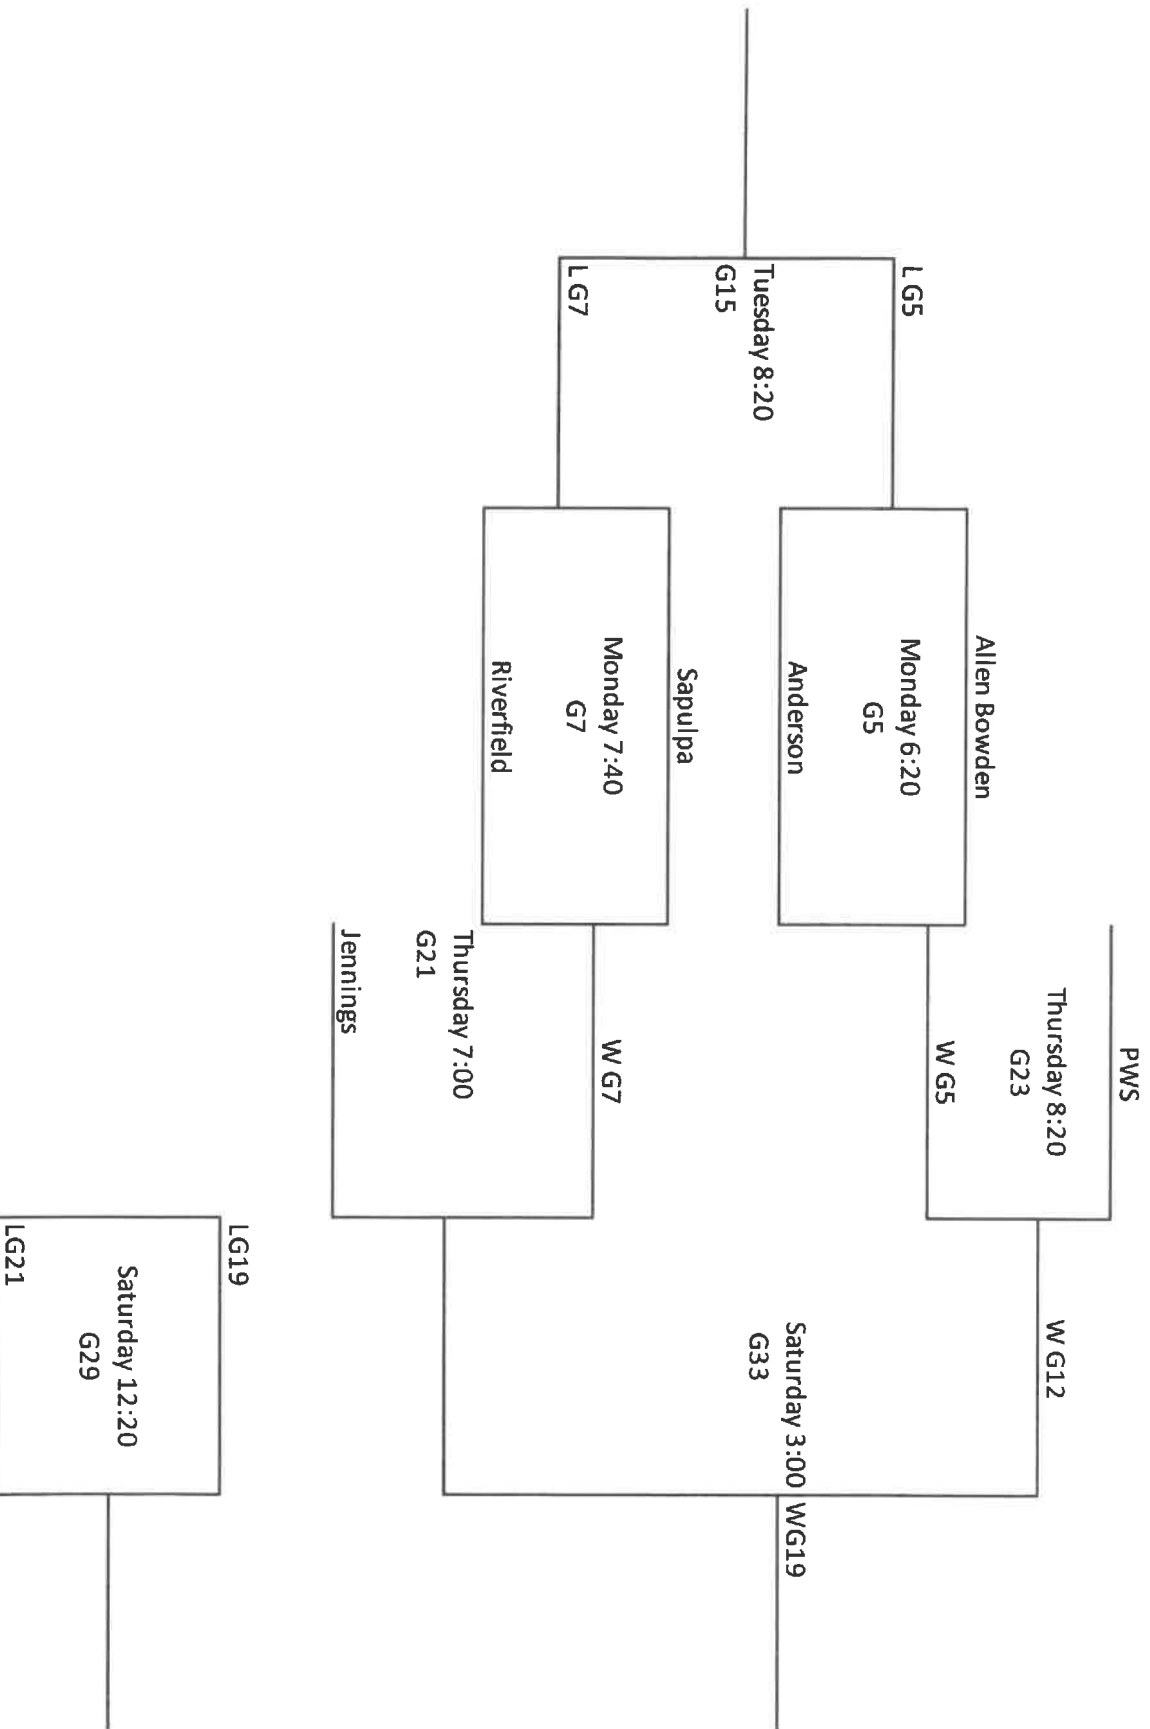

11/26-12/1
Pretty Water

7th/8th grade boys

11/26 - 12/1
Pretty Water

7 & 8 GIRLS

11/26 - 12/1
Pretty Water

5 & 6 Boys

11/26 - 12/1
Pretty Water
5 & 6 GIRLS