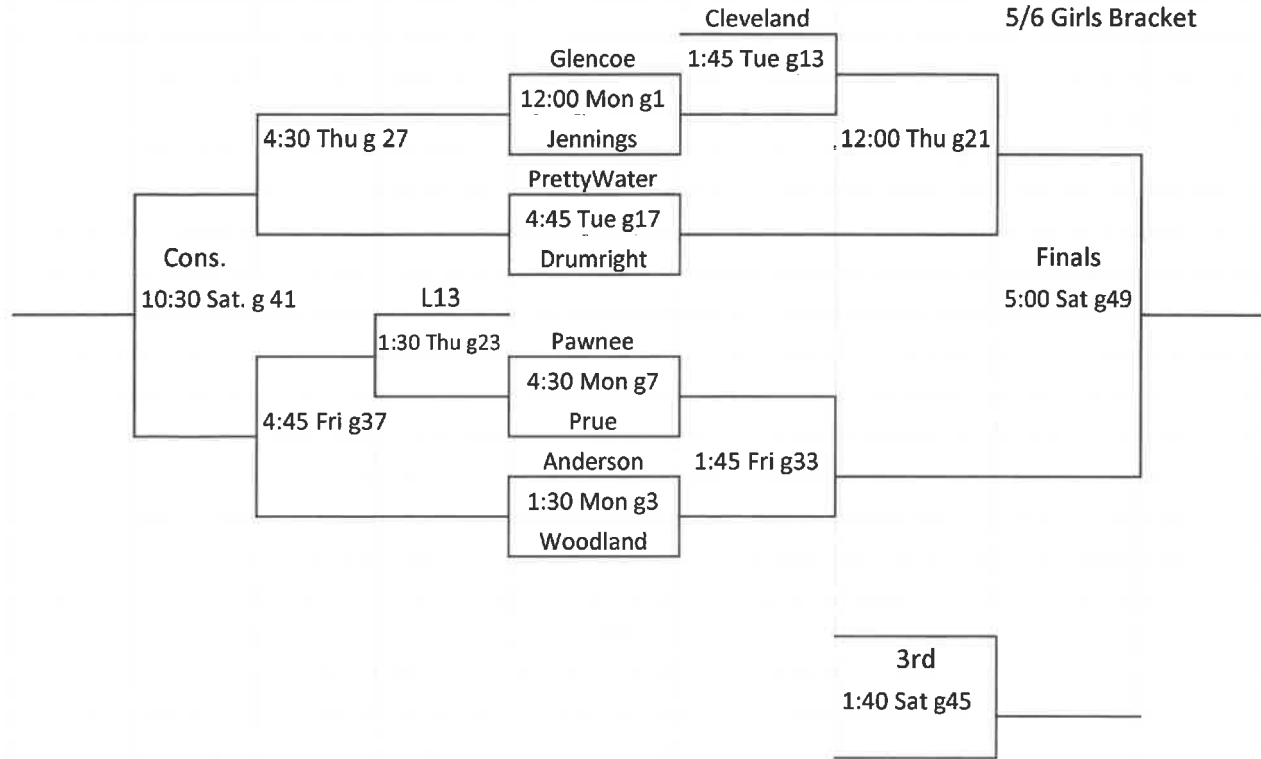

Jennings Tournament 2019

Top team will wear white/home jersey  
 Bottom team will wear dark/away jersey

Admission: \$3 adults  
 \$2 students

Locker Room assignments will be posted on locker room doors each day.  
 Hospitality room will be provided for **coaches, referees, and school administrators**

# Jennings Tournament 2019

Top team will wear white/home jersey  
 Bottom team will wear dark/away jersey

Admission: \$3 adults  
 \$2 students

Locker Room assignments will be posted on locker room doors each day.  
 Hospitality room will be provided for **coaches, referees, and school administrators**

Jennings Tournament 2019

7/8 Girls E

Top team will wear white/home jersey  
Bottom team will wear dark/away jersey

Admission: \$3 adults  
\$2 students

Locker Room assignments will be posted on locker room doors each day.  
Hospitality room will be provided for **coaches, referees, and school administrators**