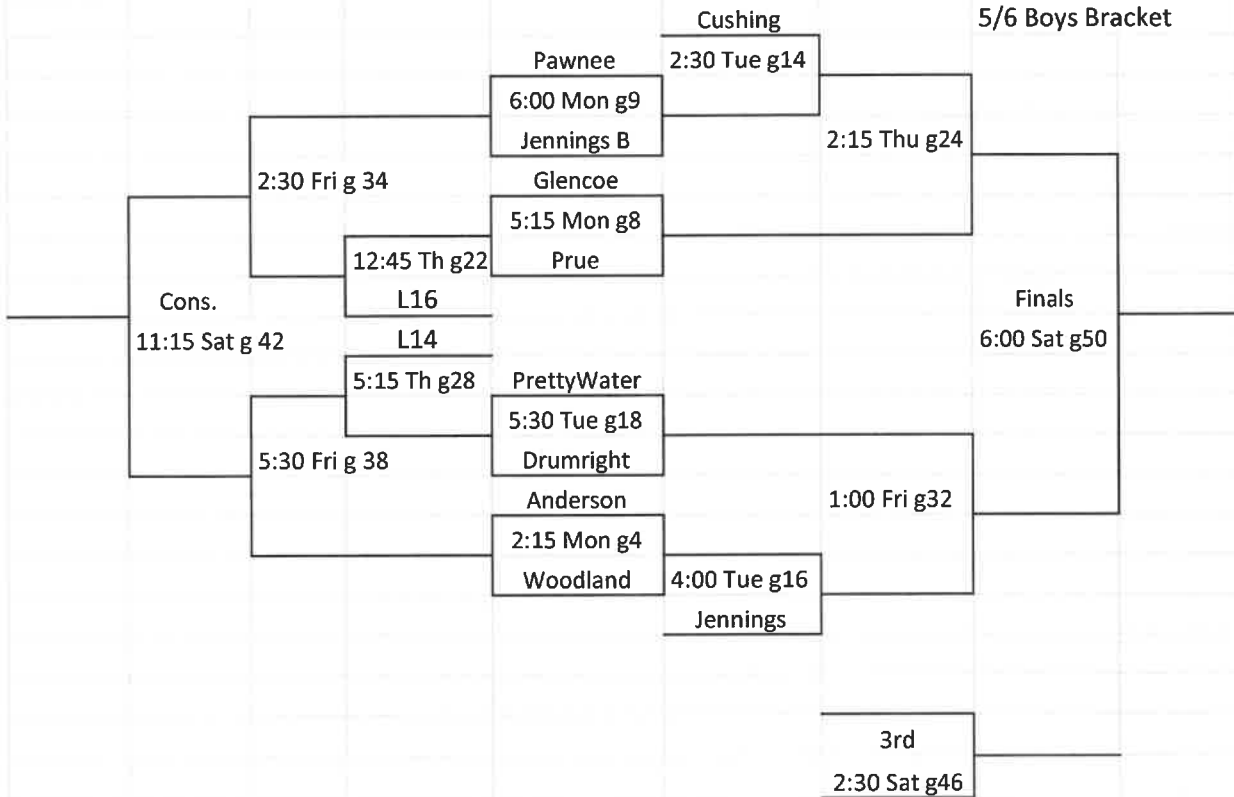

Jennings Tournament 2019

Top team will wear white/home jersey  
 Bottom team will wear dark/away jersey

Admission: \$3 adults  
 \$2 students

Locker Room assignments will be posted on locker room doors each day.  
 Hospitality room will be provided for **coaches, referees, and school administrators**

# Jennings Tournament 2019

Top team will wear white/home jersey  
 Bottom team will wear dark/away jersey

Admission: \$3 adults  
 \$2 students

Locker Room assignments will be posted on locker room doors each day.  
 Hospitality room will be provided for **coaches, referees, and school administrators**

Jennings Tournament 2019

7/8 Girls E

Top team will wear white/home jersey  
Bottom team will wear dark/away jersey

Admission: \$3 adults  
\$2 students

Locker Room assignments will be posted on locker room doors each day.  
Hospitality room will be provided for **coaches, referees, and school administrators**