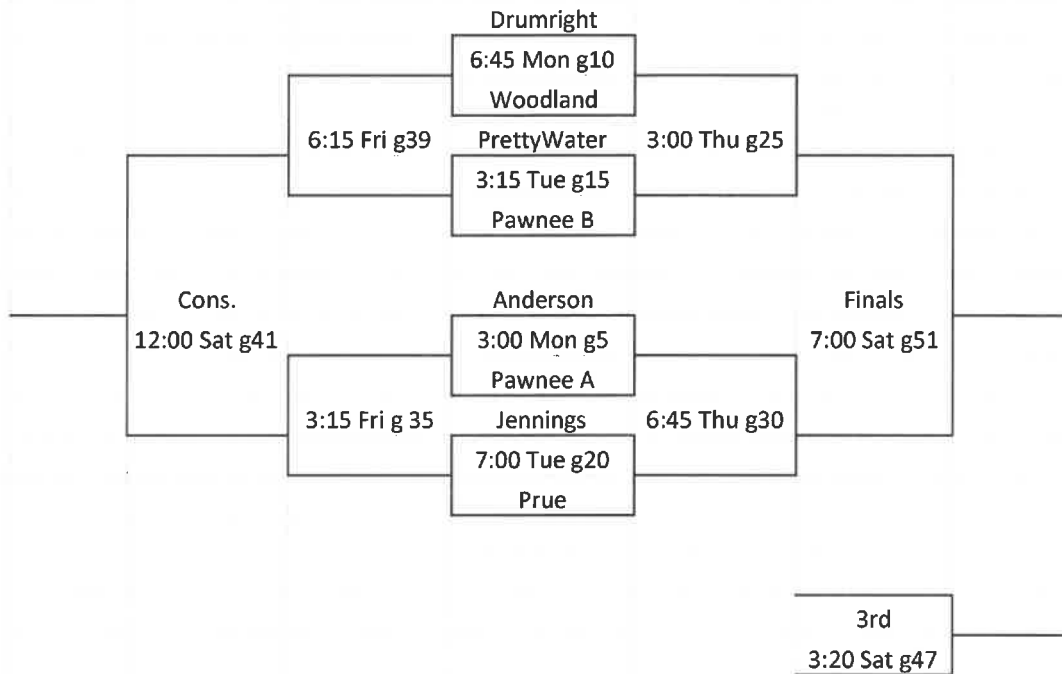

Jennings Tournament 2019

Top team will wear white/home jersey  
 Bottom team will wear dark/away jersey

Admission: \$3 adults  
 \$2 students

Locker Room assignments will be posted on locker room doors each day.  
 Hospitality room will be provided for **coaches, referees, and school administrators**

# Jennings Tournament 2019

Top team will wear white/home jersey  
 Bottom team will wear dark/away jersey

Admission: \$3 adults  
 \$2 students

Locker Room assignments will be posted on locker room doors each day.  
 Hospitality room will be provided for **coaches, referees, and school administrators**

Jennings Tournament 2019

7/8 Girls E

Top team will wear white/home jersey  
Bottom team will wear dark/away jersey

Admission: \$3 adults  
\$2 students

Locker Room assignments will be posted on locker room doors each day.  
Hospitality room will be provided for **coaches, referees, and school administrators**