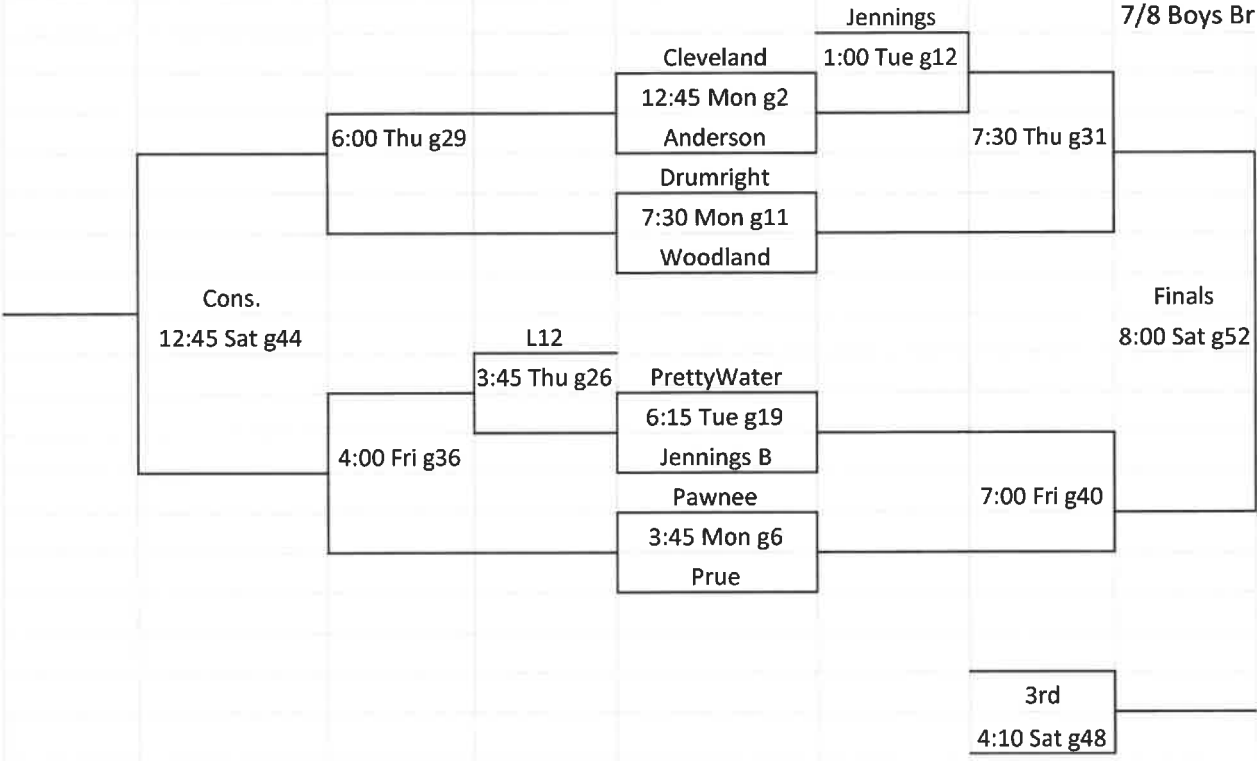

Jennings Tournament 2019

Top team will wear white/home jersey  
 Bottom team will wear dark/away jersey

Admission: \$3 adults  
 \$2 students

Locker Room assignments will be posted on locker room doors each day.  
 Hospitality room will be provided for **coaches, referees, and school administrators**

# Jennings Tournament 2019

Top team will wear white/home jersey  
 Bottom team will wear dark/away jersey

Admission: \$3 adults  
 \$2 students

Locker Room assignments will be posted on locker room doors each day.  
 Hospitality room will be provided for **coaches, referees, and school administrators**

Jennings Tournament 2019

7/8 Girls E

Top team will wear white/home jersey  
Bottom team will wear dark/away jersey

Admission: \$3 adults  
\$2 students

Locker Room assignments will be posted on locker room doors each day.  
Hospitality room will be provided for **coaches, referees, and school administrators**